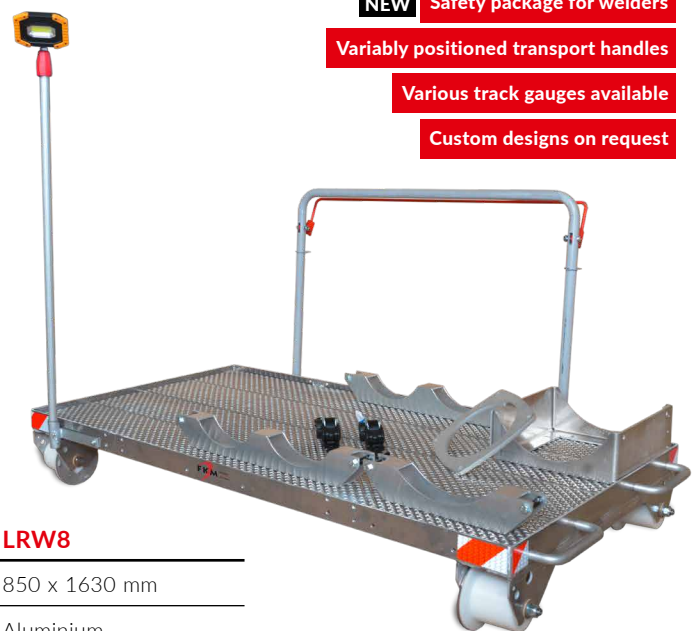

KEEPING YOU ON TRACK.

FKM LRW TRANSPORT CART

A safe and practical way to transport your tools, equipment and materials

The LRW transport cart combines safety and convenience while meeting all your individual needs. Choose between various track gauges and designs on insulating plastic rollers.

OPTIONS

- > Folding handle bar
- > Folding handle bar with dead man's brake
- > Light package – battery-powered LED
- > Safety package for welders

NEW Safety package for welders

Variably positioned transport handles

Various track gauges available

Custom designs on request

TECHNICAL DATA	LRW7	LRW8
Dimensions	850 x 1630 mm	850 x 1630 mm
Material	Aluminium	Aluminium
Permissible load	700 kg	1000 kg
Weight	23 kg	26 kg
Rollers	Insulated plastic / ball bearings	Insulated plastic / ball bearings