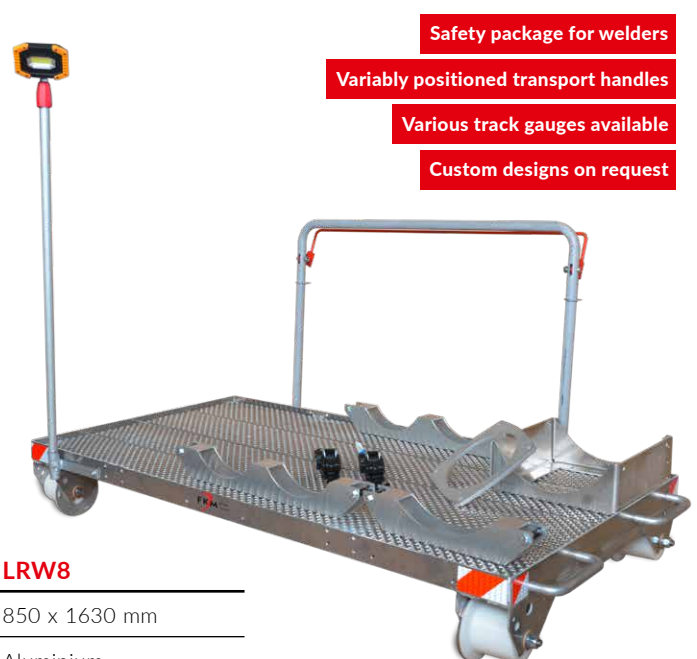

## A safe and practical way to transport your tools, equipment and materials

The LRW transport cart combines safety and convenience while meeting all your individual needs. Choose between various track gauges and designs on insulating plastic rollers.

### OPTIONS

- > Folding handle bar
- > Folding handle bar with dead man's brake
- > Light package – battery-powered LED
- > Safety package for welders

TECHNICAL DATA	LRW7	LRW8
Dimensions	850 x 1630 mm	850 x 1630 mm
Material	Aluminium	Aluminium
Permissible load	700 kg	1000 kg
Weight	23 kg	26 kg
Rollers	Insulated plastic / ball bearings	Insulated plastic / ball bearings